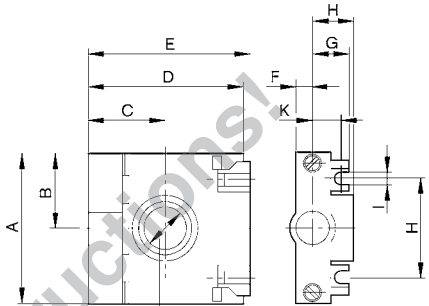

### Flanges with thread connections, Series C15i

D535\_102

D535\_102

Part No.	A1	A	B	C	D	E	F	G	H	I	J	K
5351026002	G 1/4	60	30	30.5	61.5	64	7	14	12	5.1	39.1	11
5351026012	G 3/8	60	30	30.5	61.5	64	7	14	16	5.1	39.1	11
5351026022	G 1/2	60	30	30.5	61.5	64	7	14	16	5.1	39.1	11