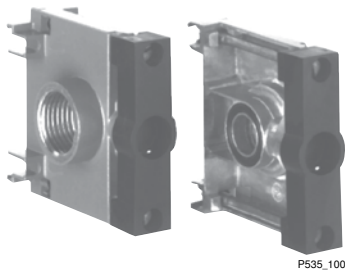

### Flanges with thread connections, Series C15i

D535\_102

D535\_102

Part No.	A1	A	B	C	D	E	F	G	H	I	J	K
5351026002	G 1/4	60	30	30.5	61.5	64	7	14	12	5.1	39.1	11
5351026012	G 3/8	60	30	30.5	61.5	64	7	14	16	5.1	39.1	11
5351026022	G 1/2	60	30	30.5	61.5	64	7	14	16	5.1	39.1	11

Delivered in pairs

Archive product: Do not use in new constructions!